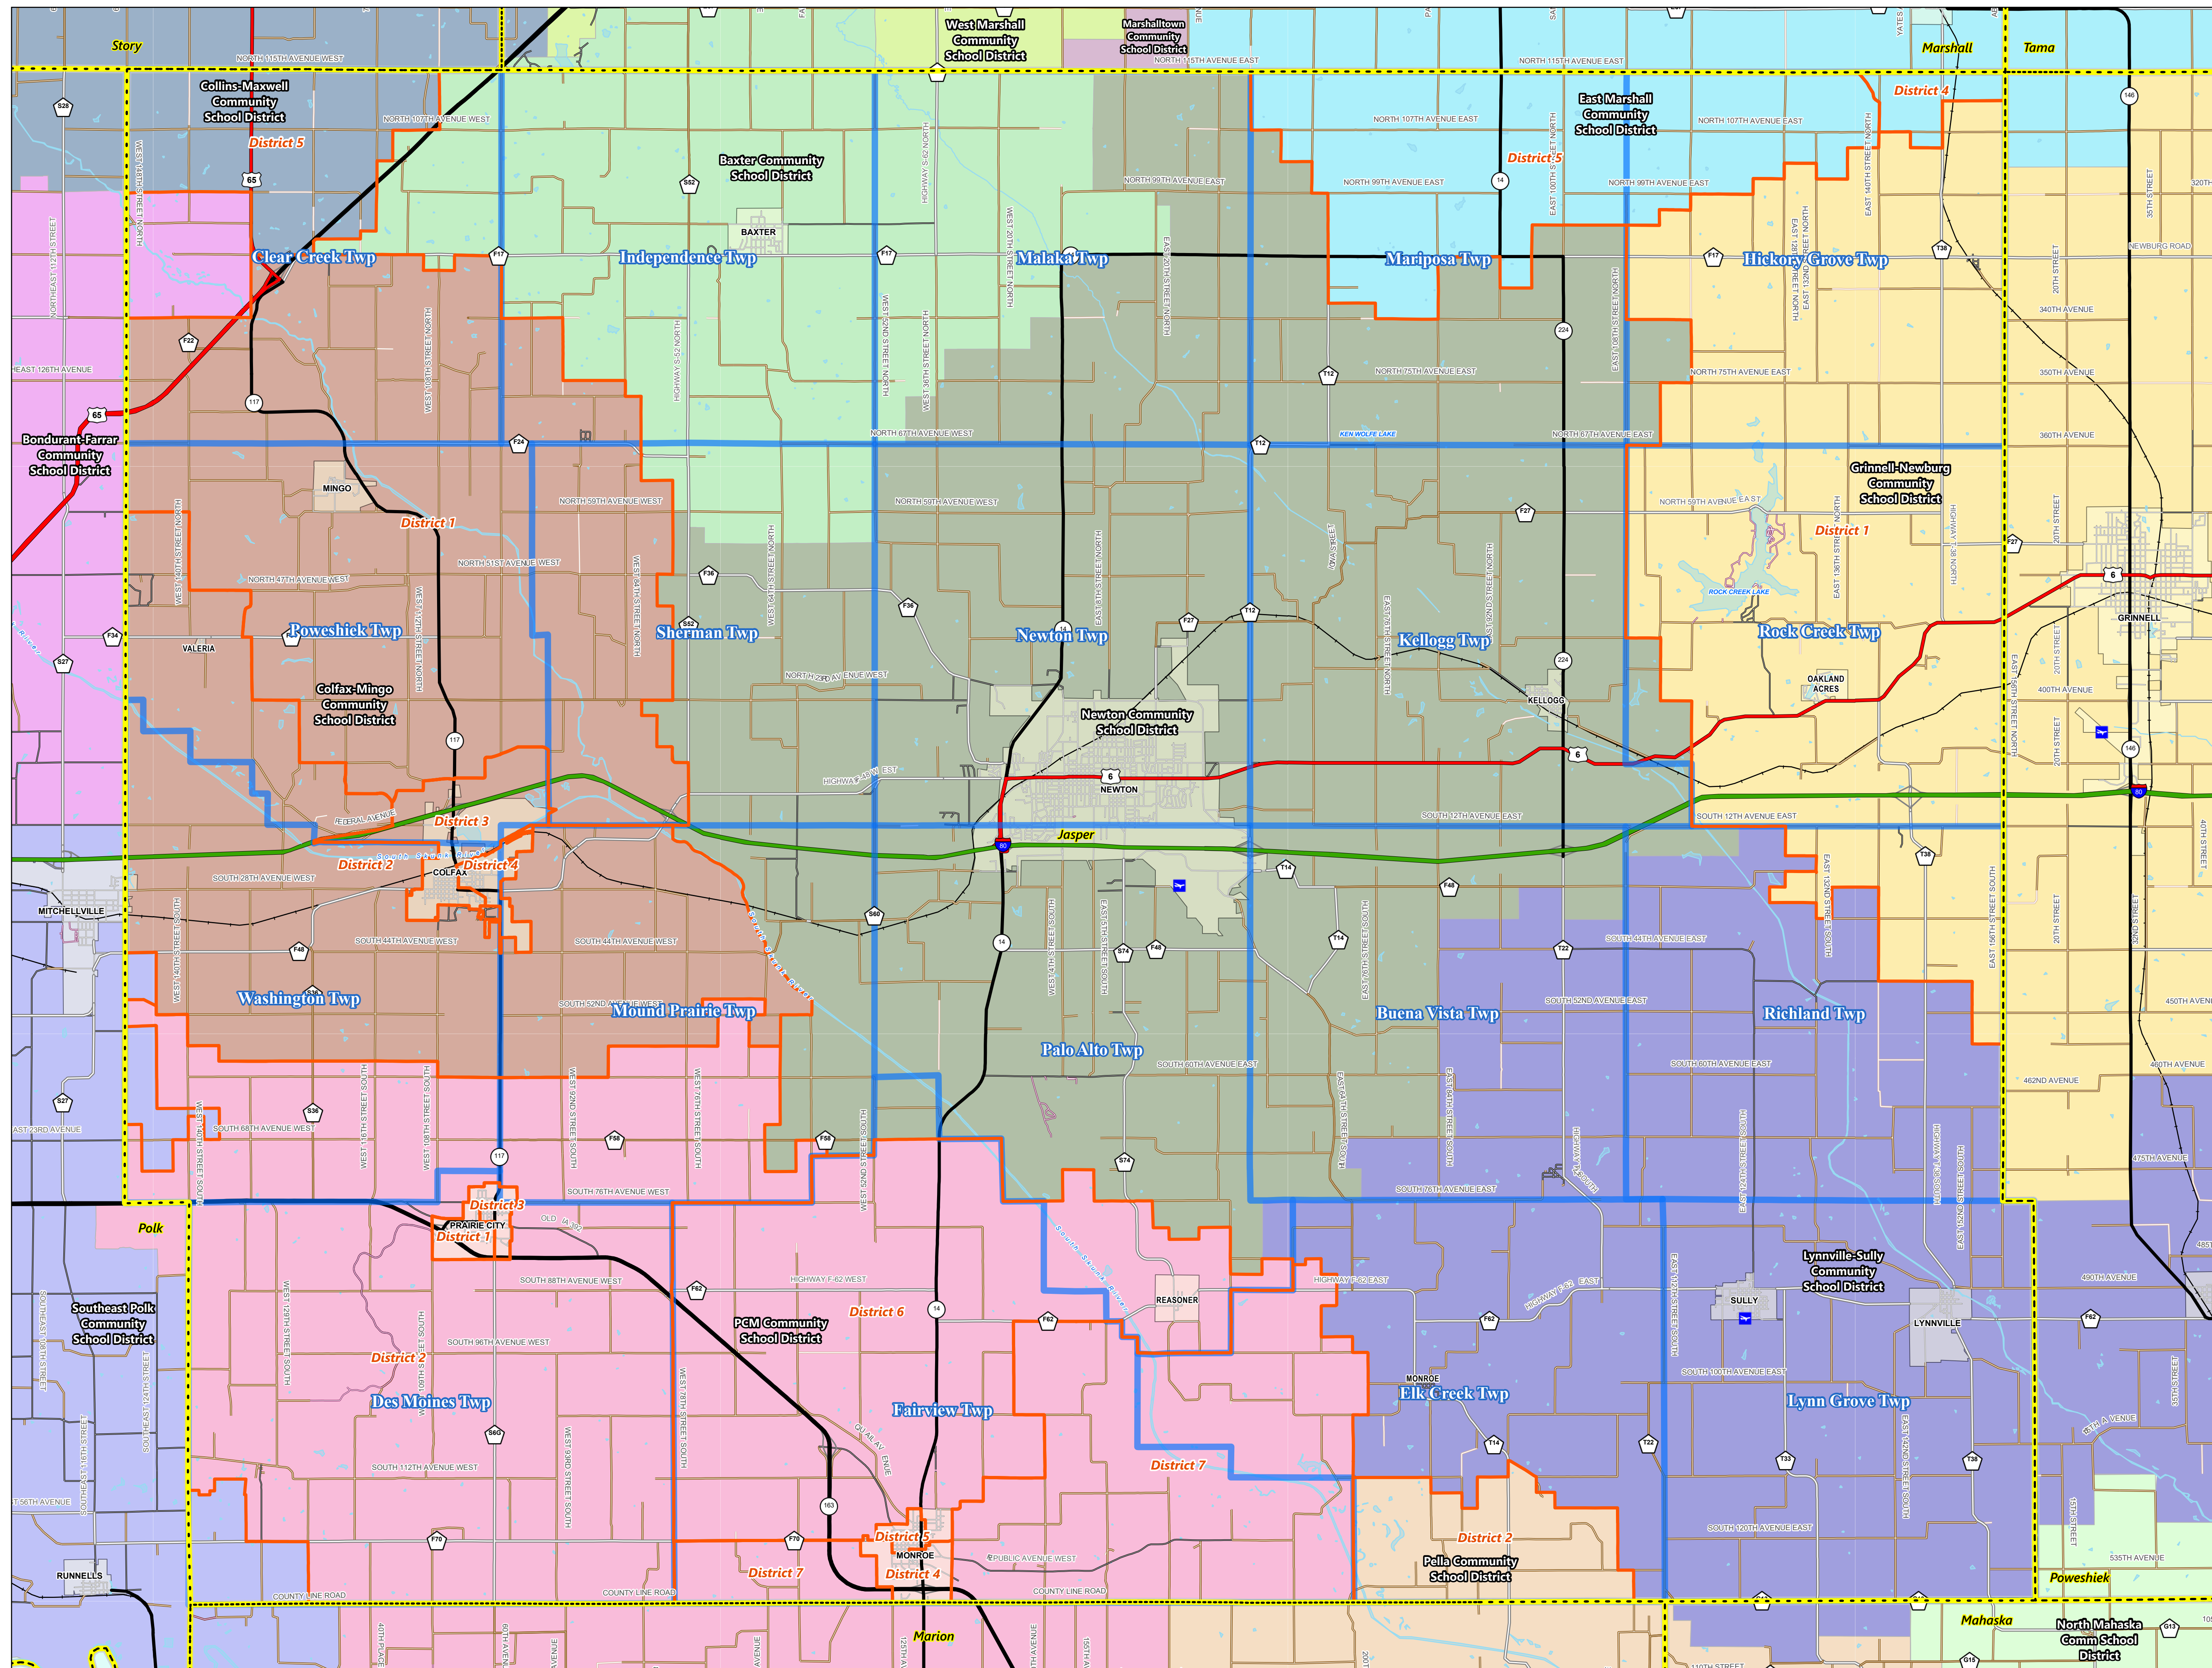

School Districts & School District Districts

- | | |
|---|---|
|  School Director Districts |  Marshalltown |
|  Baxter |  Newton |
|  Bondurant-Farrar |  PCM |
|  Colfax-Mingo |  Pella |
|  Collins-Maxwell |  Southeast Polk |
|  East Marshall |  West Marshall |
|  Grinnell-Newburg |  Carlisle |
|  Lynnville-Sully |  North Mahaska |
| |  Pleasantville |
| |  Political Townships |