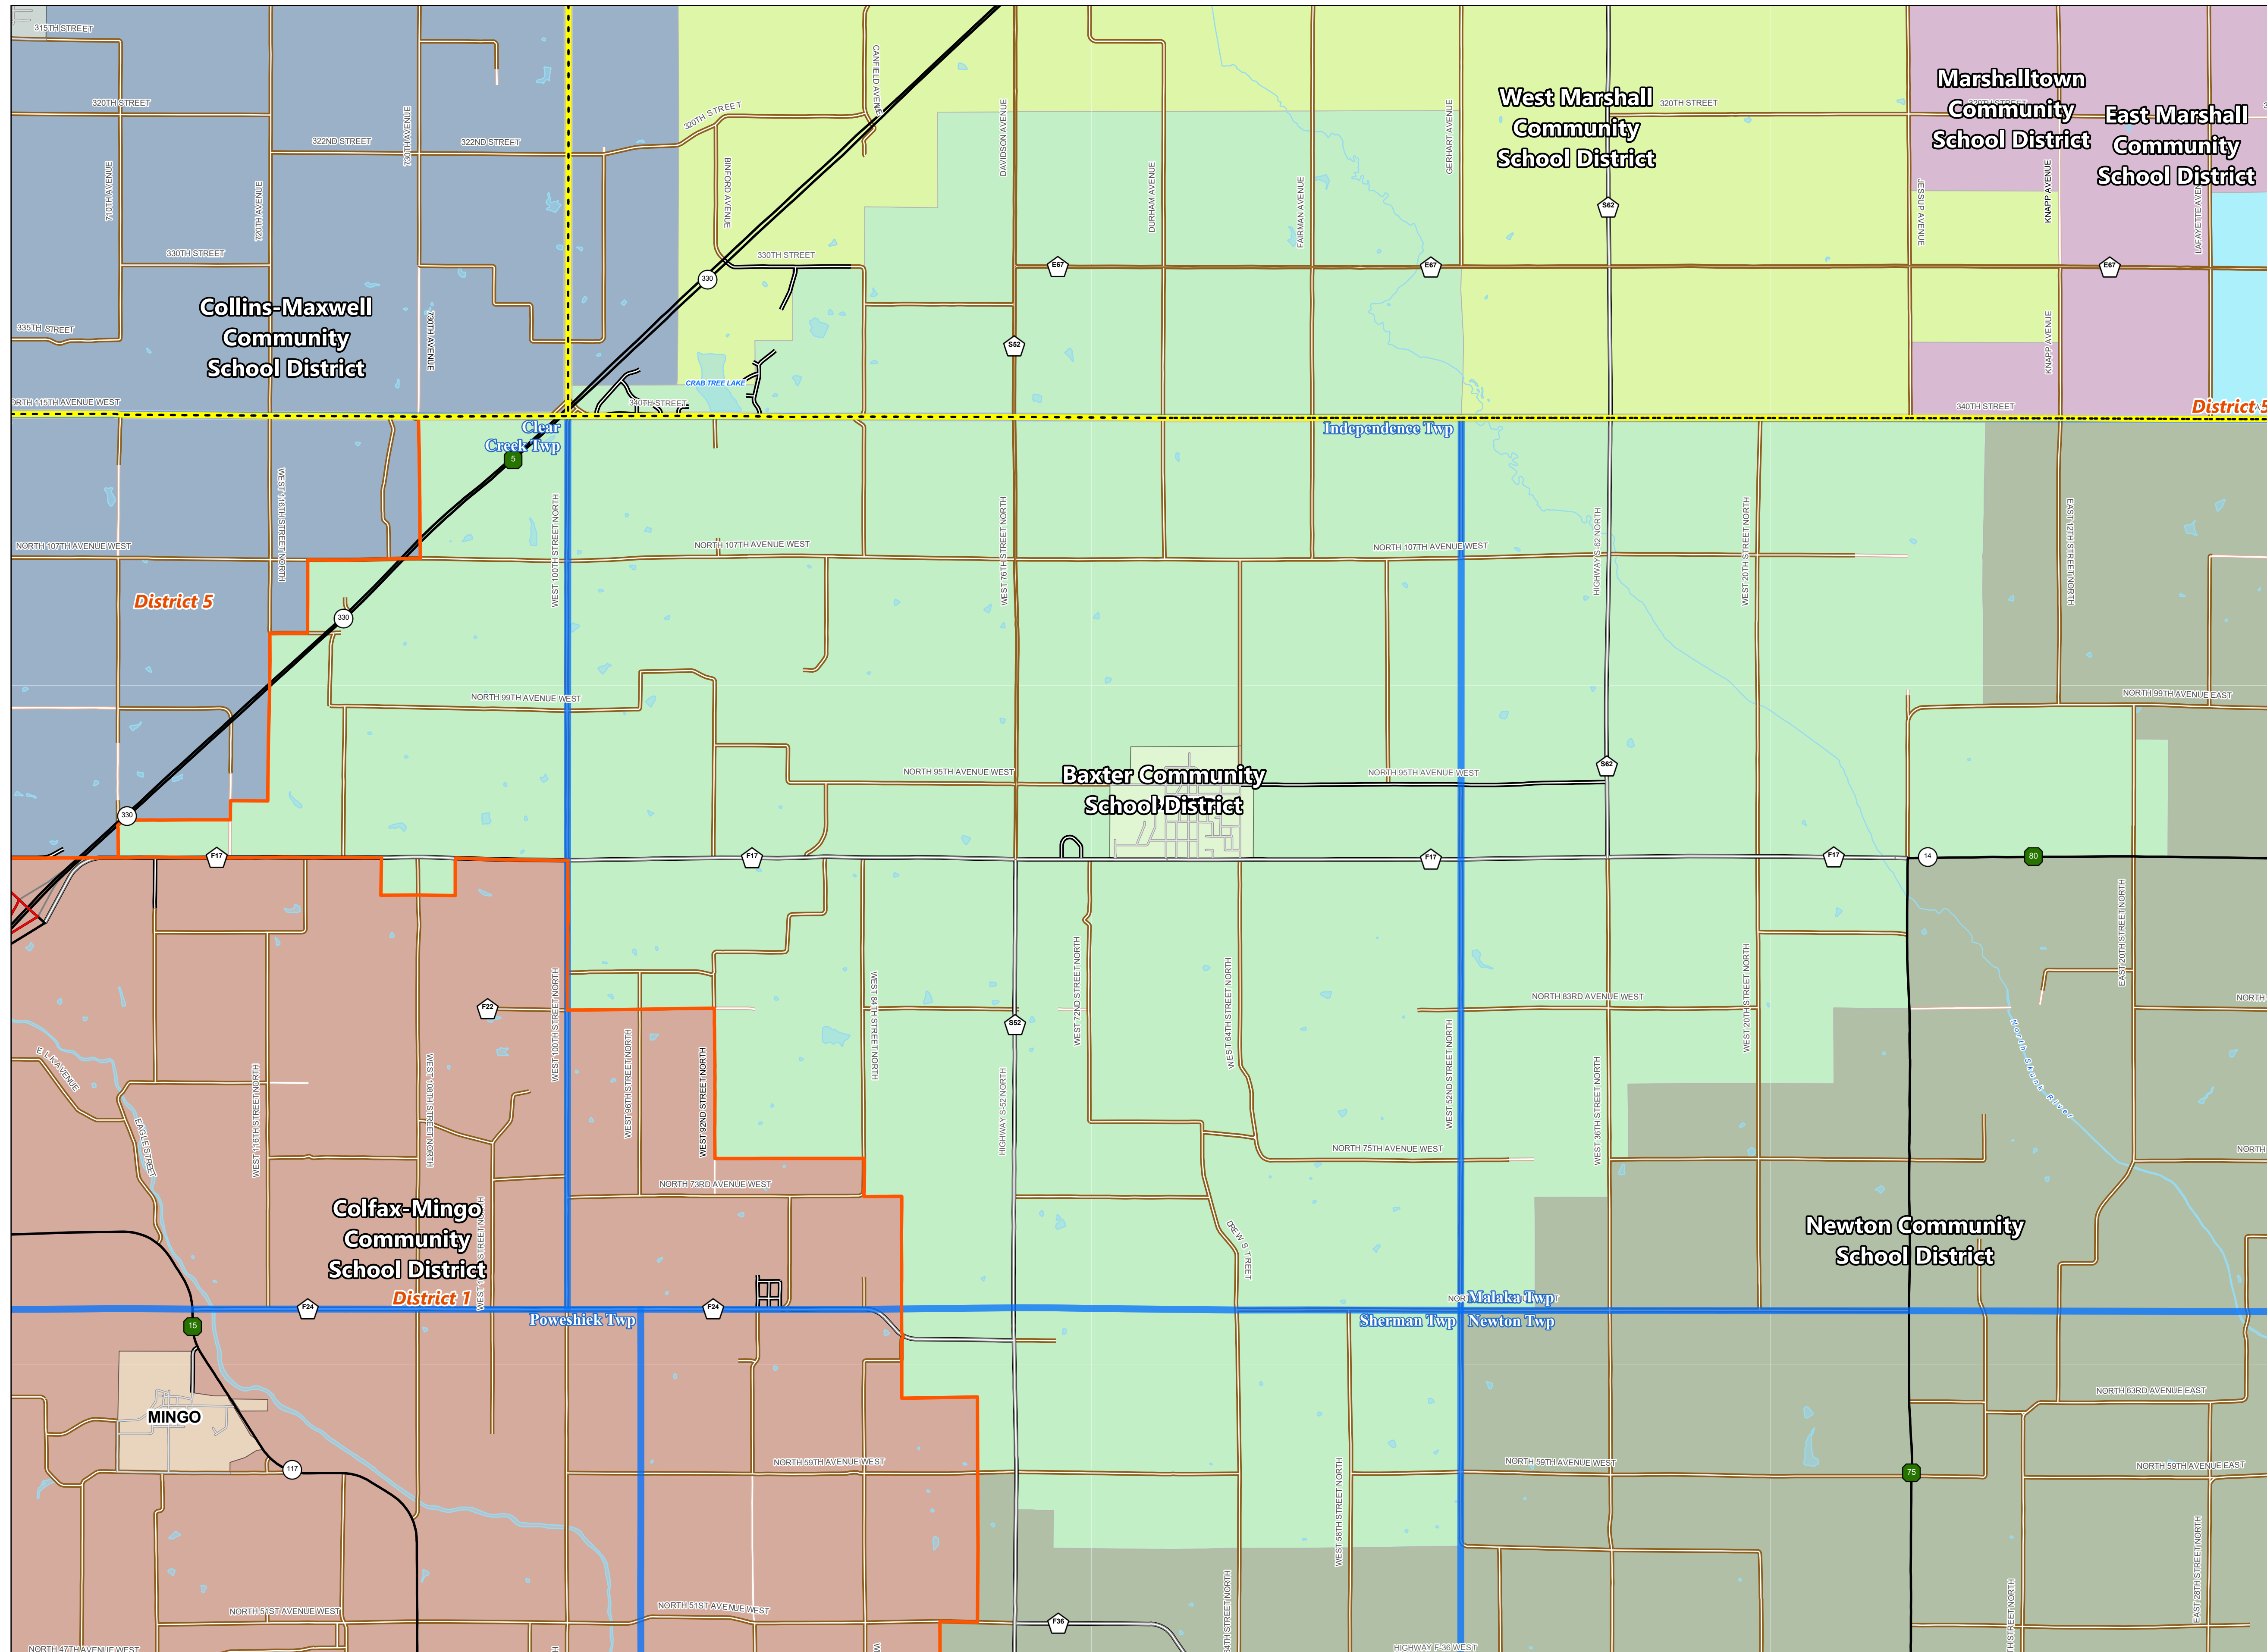

Baxter

Community School District

-  School Director Districts
-  Political Townships
-  Baxter Community School District
-  Colfax-Mingo Community School District
-  Collins-Maxwell Community School District
-  East Marshall Community School District
-  Marshalltown Community School District
-  Newton Community School District
-  West Marshall Community School District
-  County Boundary

THIS MAP WAS COMPILED BY SCHNEIDER GEOSPATIAL, IN CONJUNCTION WITH THE JASPER COUNTY AUDITOR'S OFFICE. JASPER COUNTY DOES NOT GUARANTEE THIS MAP TO BE FREE FROM ERRORS OR INACCURACIES AND DISCLAIMS ANY RESPONSIBILITY FOR INTERPRETATIONS FROM THIS MAP OR DECISIONS BASED THEREON. ANY QUESTIONS ABOUT DISTRICT BOUNDARIES AND THE ELECTION PROCESS SHOULD BE DIRECTED TO THE JASPER COUNTY AUDITOR AT 641-792-7016 OR AUDITOR@JASPERCOUNTY.IOWA.GOV. LAST UPDATED: 9/21/2023