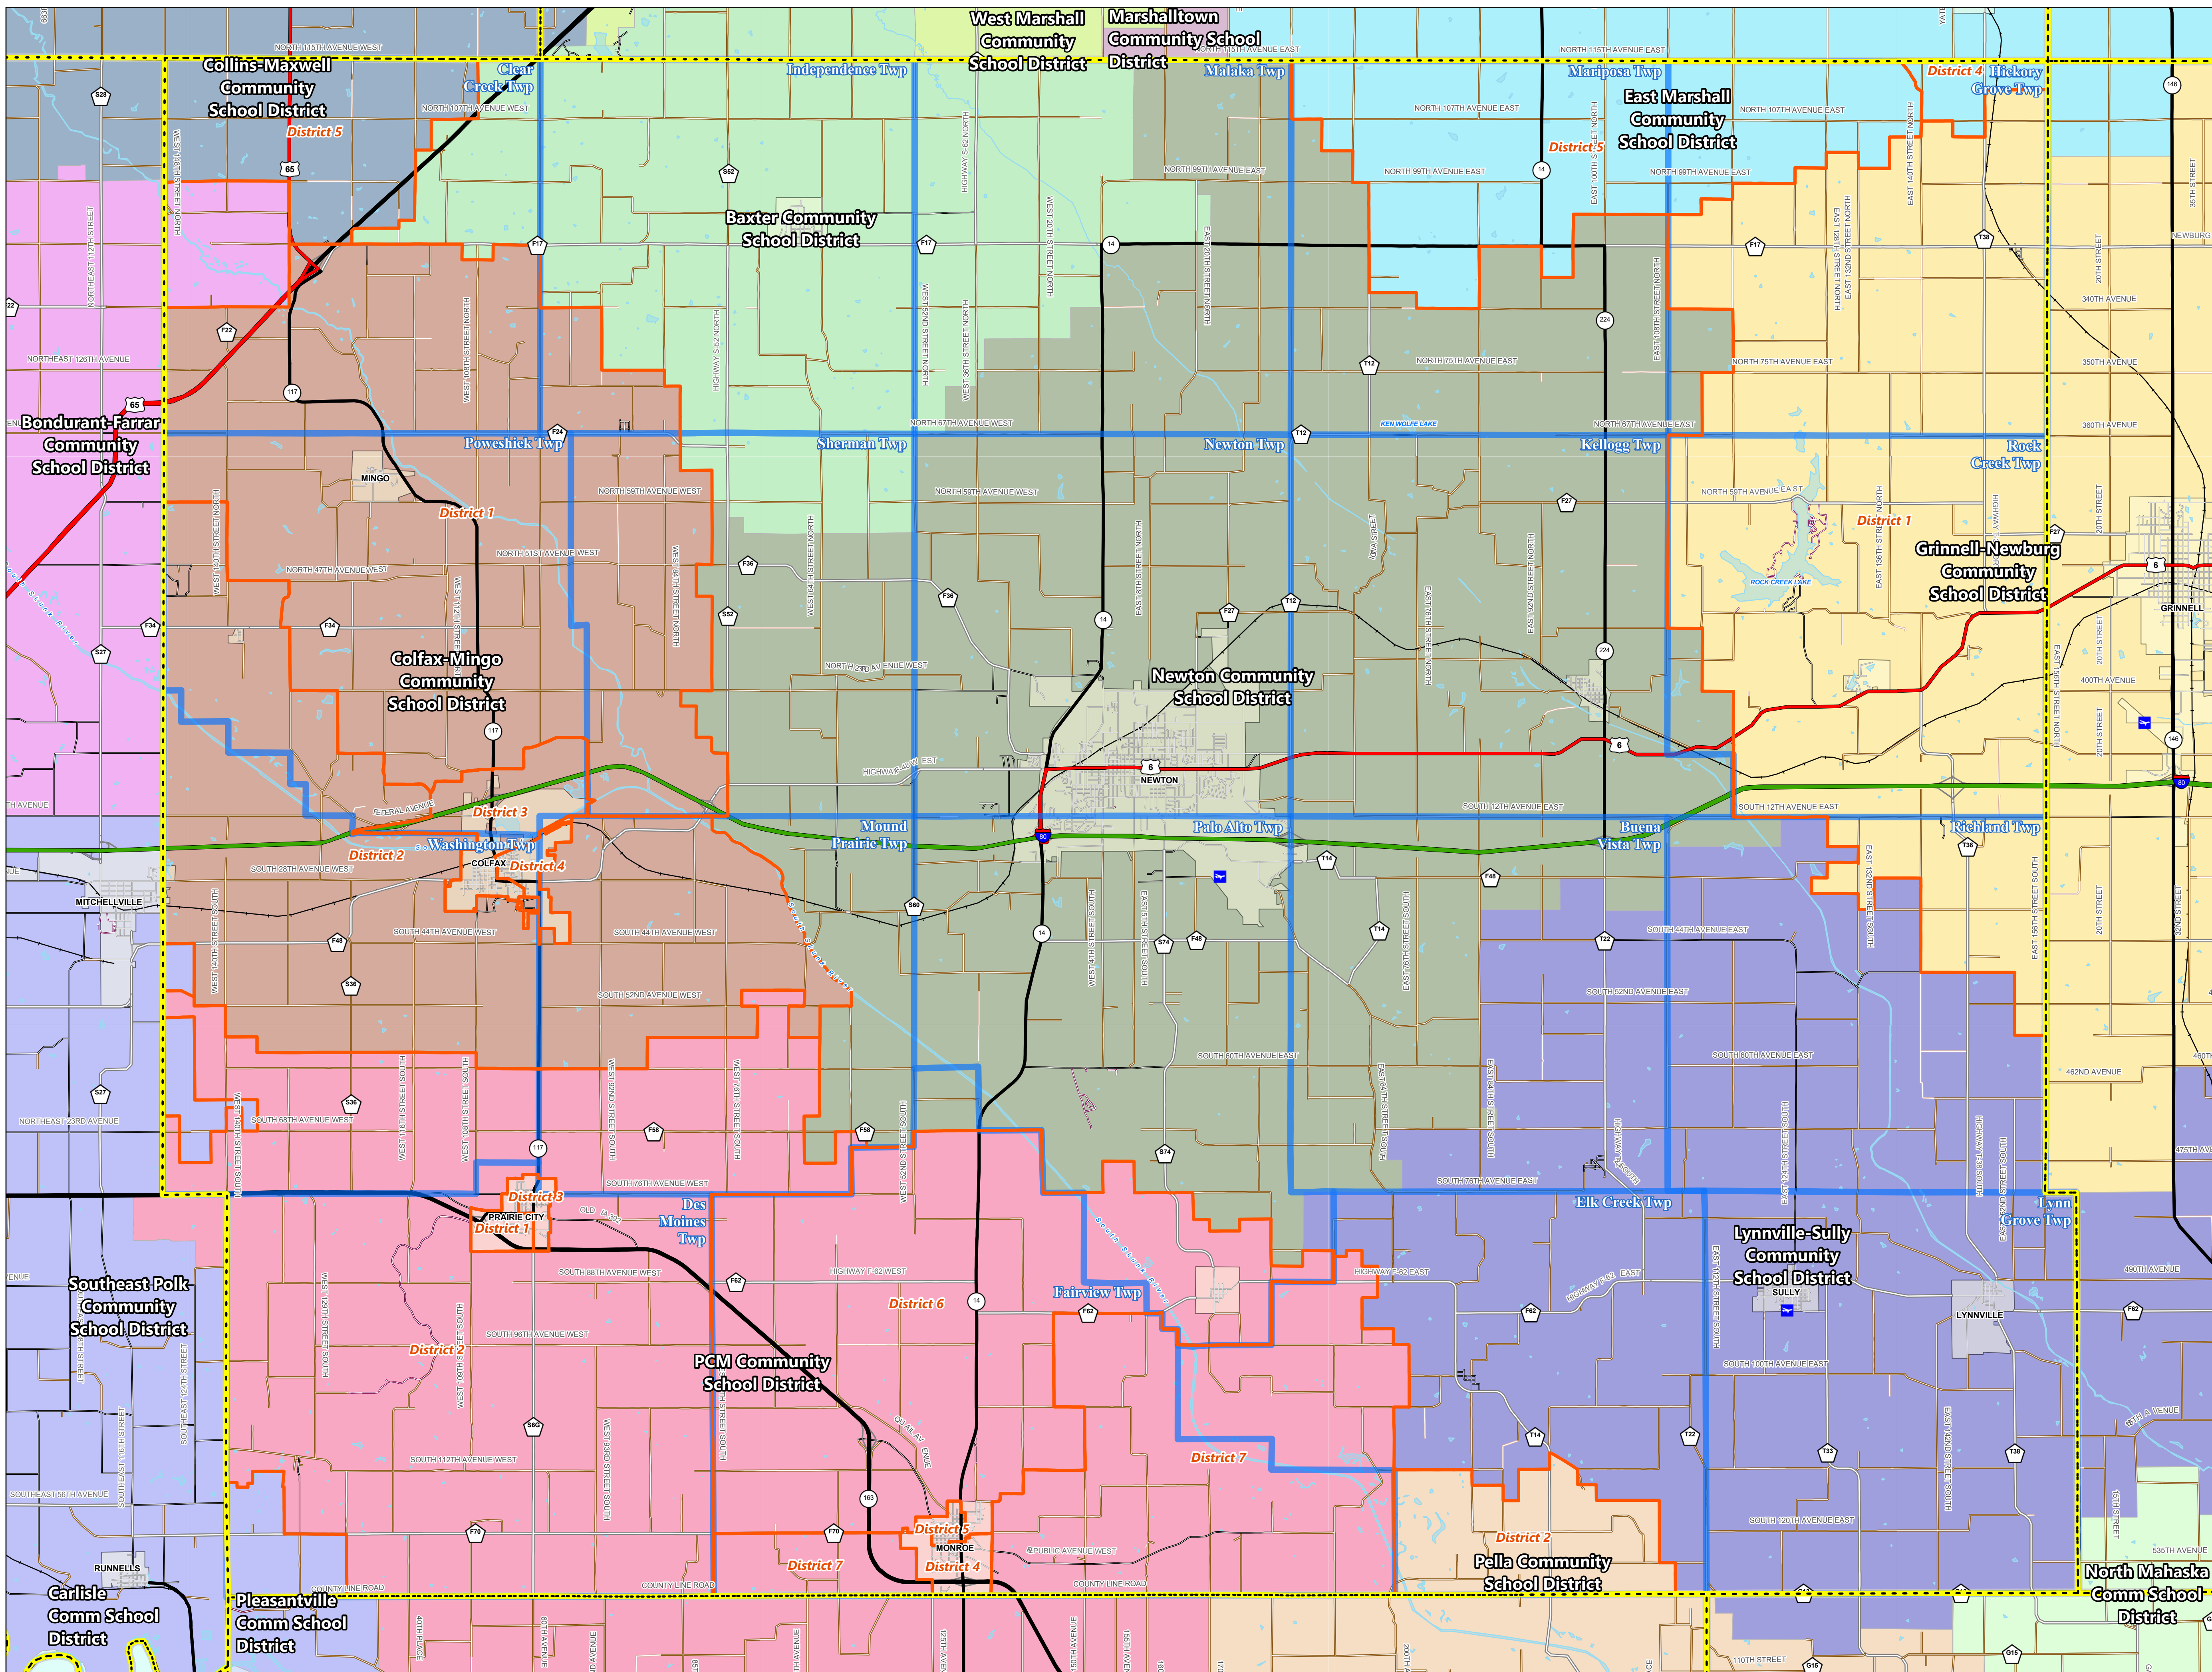

# School Districts & School District Districts

- School Director Districts
- Baxter
- Bondurant-Farrar
- Colfax-Mingo
- Collins-Maxwell
- East Marshall
- Grinnell-Newburg
- Lynnville-Sully
- Marshalltown
- Newton
- PCM
- Pella
- Southeast Polk
- West Marshall
- Carlisle
- North Mahaska
- Pleasantville
- Political Townships
- County Boundary

THIS MAP WAS COMPILED BY SCHNEIDER GEOSPATIAL, IN CONJUNCTION WITH THE JASPER COUNTY AUDITOR'S OFFICE. JASPER COUNTY DOES NOT GUARANTEE THIS MAP TO BE FREE FROM ERRORS OR INACCURACIES AND DISCLAIMS ANY RESPONSIBILITY FOR INTERPRETATIONS FROM THIS MAP OR DECISIONS BASED THEREON. ANY QUESTIONS ABOUT DISTRICT BOUNDARIES AND THE ELECTION PROCESS SHOULD BE DIRECTED TO THE JASPER COUNTY AUDITOR AT 641-792-7016 OR AUDITOR@JASPERCOUNTY.IOWA.GOV. LAST UPDATED: 9/21/2023