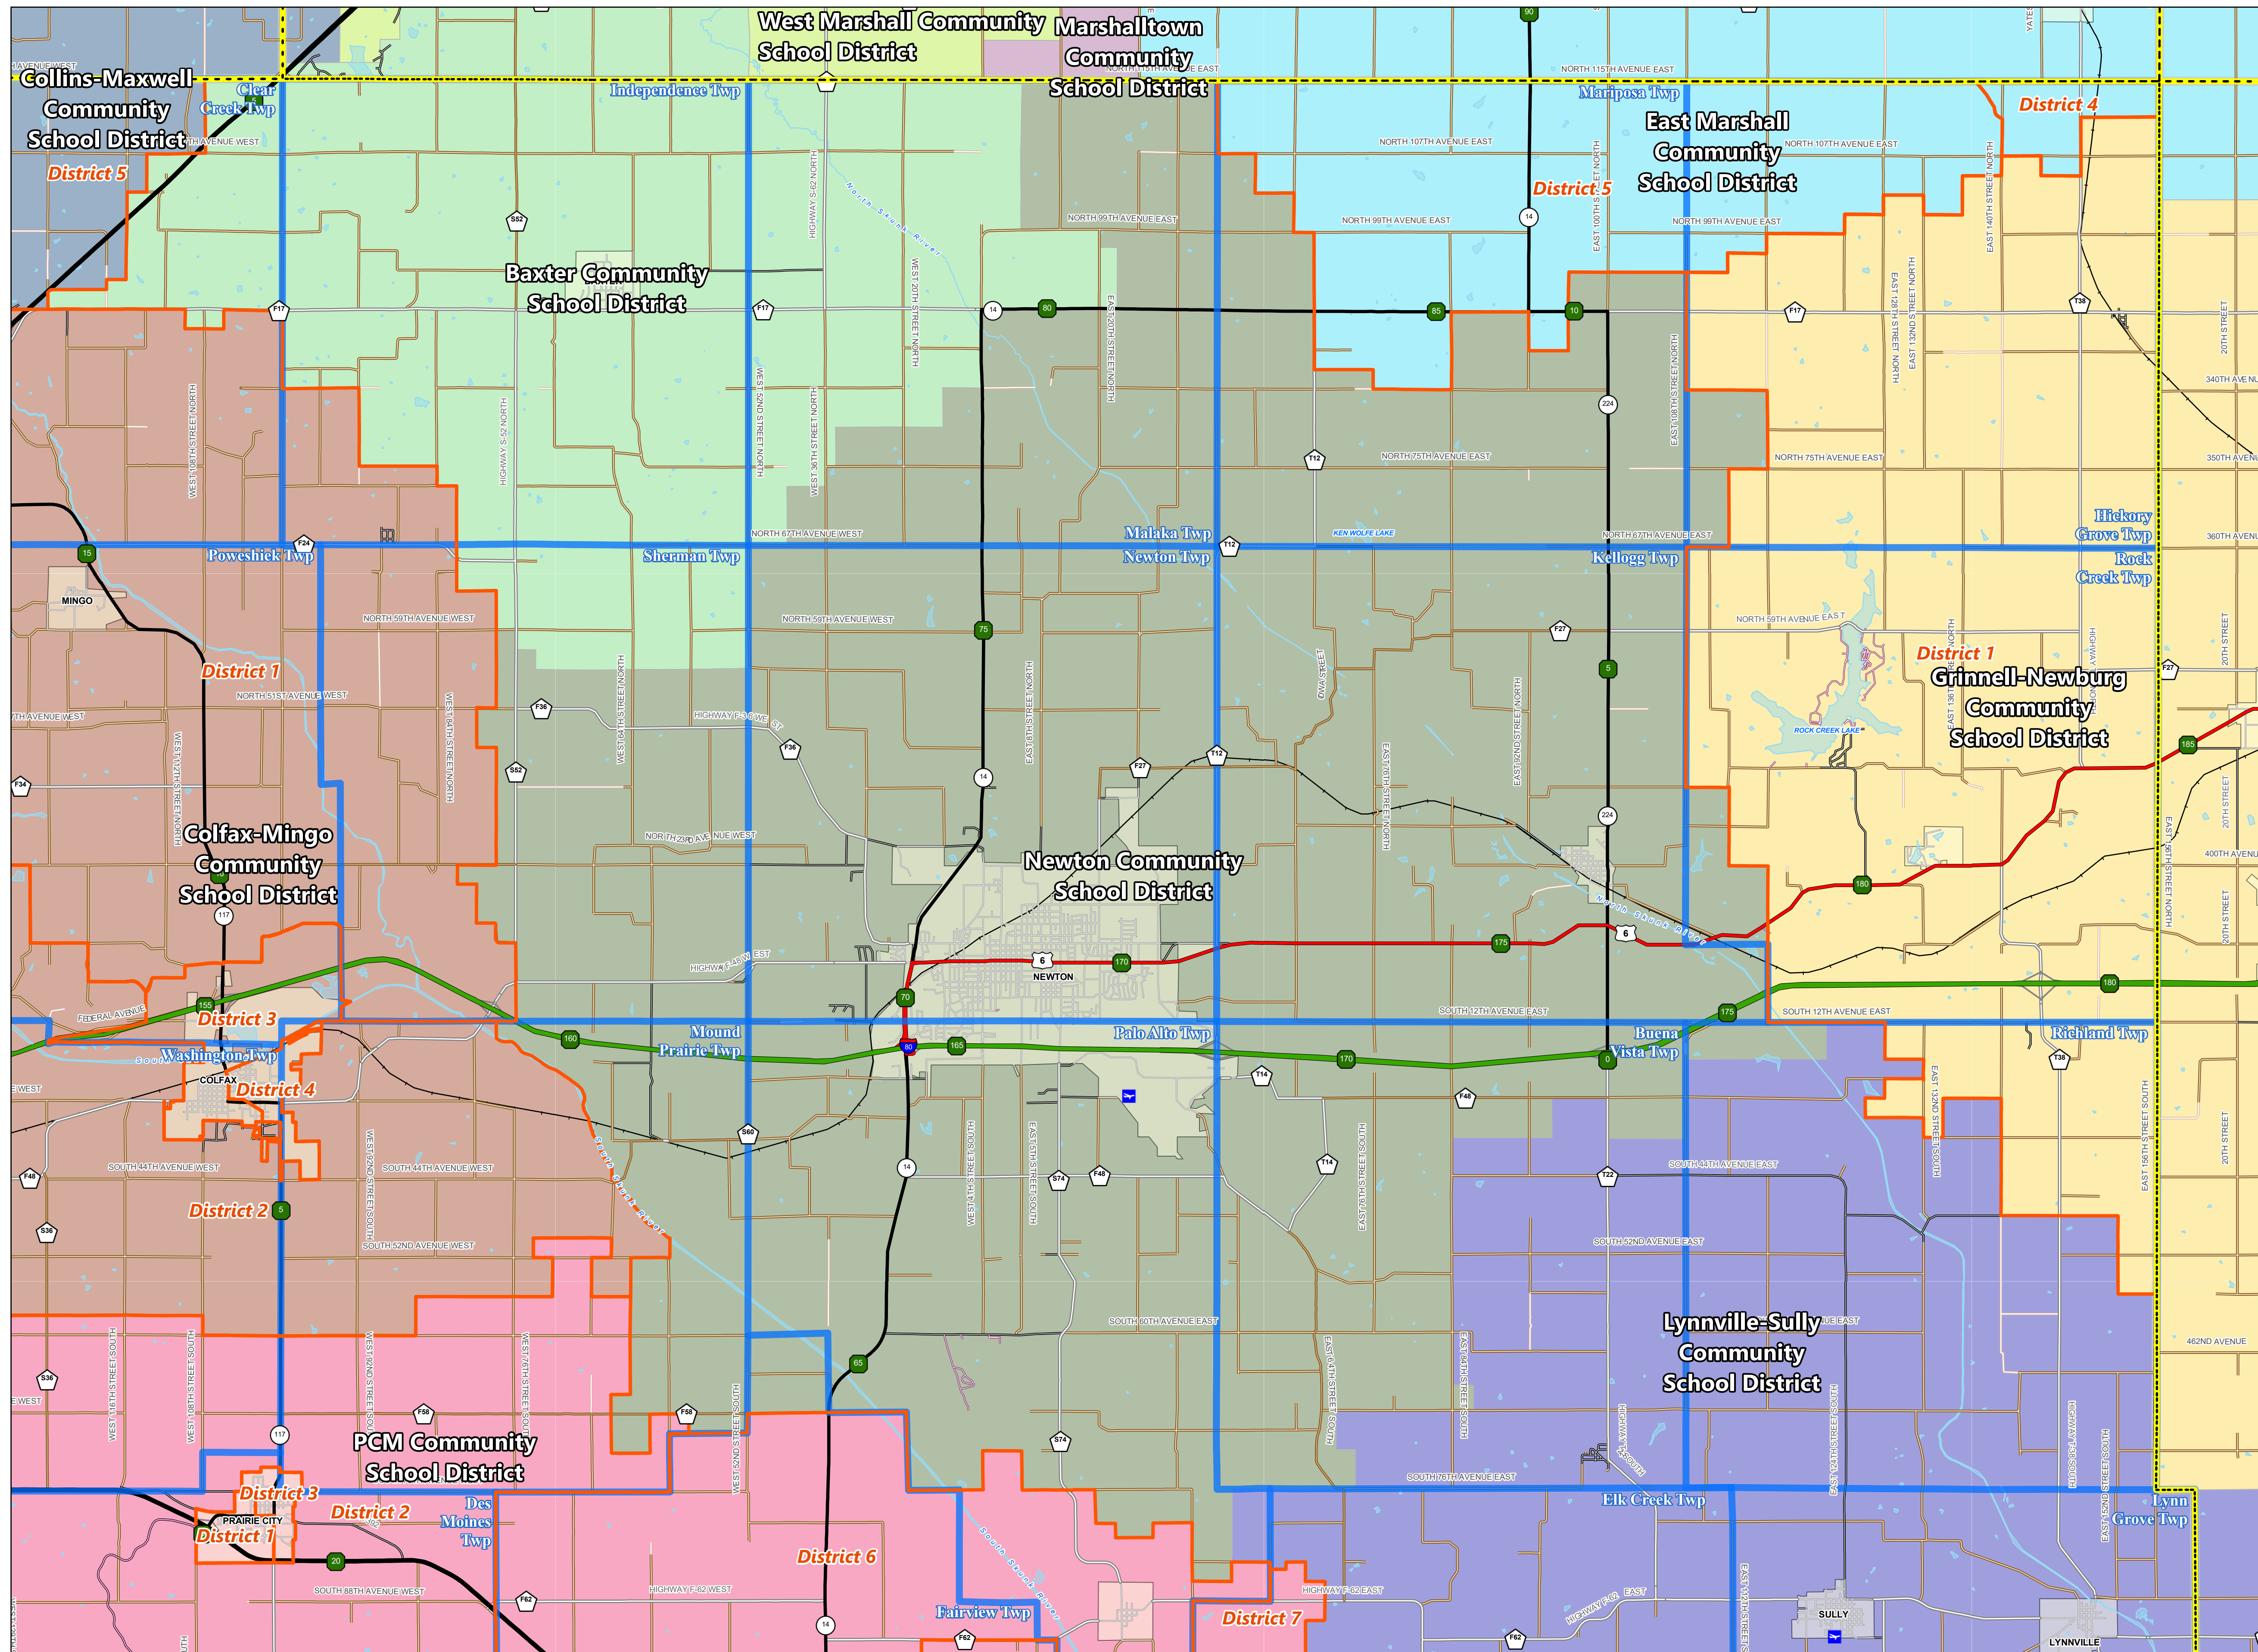

# Newton Community School District

- ▭ School Director Districts
- ▭ Political Townships
- ▭ Baxter Community School District
- ▭ Colfax-Mingo Community School District
- ▭ Collins-Maxwell Community School District
- ▭ East Marshall Community School District
- ▭ Grinnell-Newburg Community School District
- ▭ Lynnville-Sully Community School District
- ▭ Marshalltown Community School District
- ▭ Newton Community School District
- ▭ PCM Community School District
- ▭ West Marshall Community School District

THIS MAP WAS COMPILED BY SCHNEIDER GEOSPATIAL, IN CONJUNCTION WITH THE JASPER COUNTY AUDITOR'S OFFICE. JASPER COUNTY DOES NOT GUARANTEE THIS MAP TO BE FREE FROM ERRORS OR INACCURACIES AND DISCLAIMS ANY RESPONSIBILITY FOR INTERPRETATIONS FROM THIS MAP OR DECISIONS BASED THEREON. ANY QUESTIONS ABOUT DISTRICT BOUNDARIES AND THE ELECTION PROCESS SHOULD BE DIRECTED TO THE JASPER COUNTY AUDITOR AT 641-792-7016 OR AUDITOR@JASPERCOUNTY.IOWA.GOV. LAST UPDATED: 9/21/2023