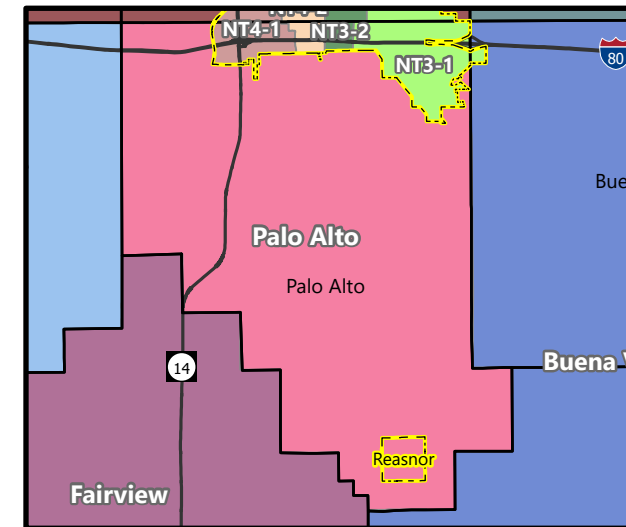

City of Reasnor Precinct

Precinct boundaries effective January 2022.

Voters living in the City of Reasnor and Palo Alto Township will all vote at:

★ Reasnor City Hall
312 North St.
Reasnor, IA 50232

Precinct Map