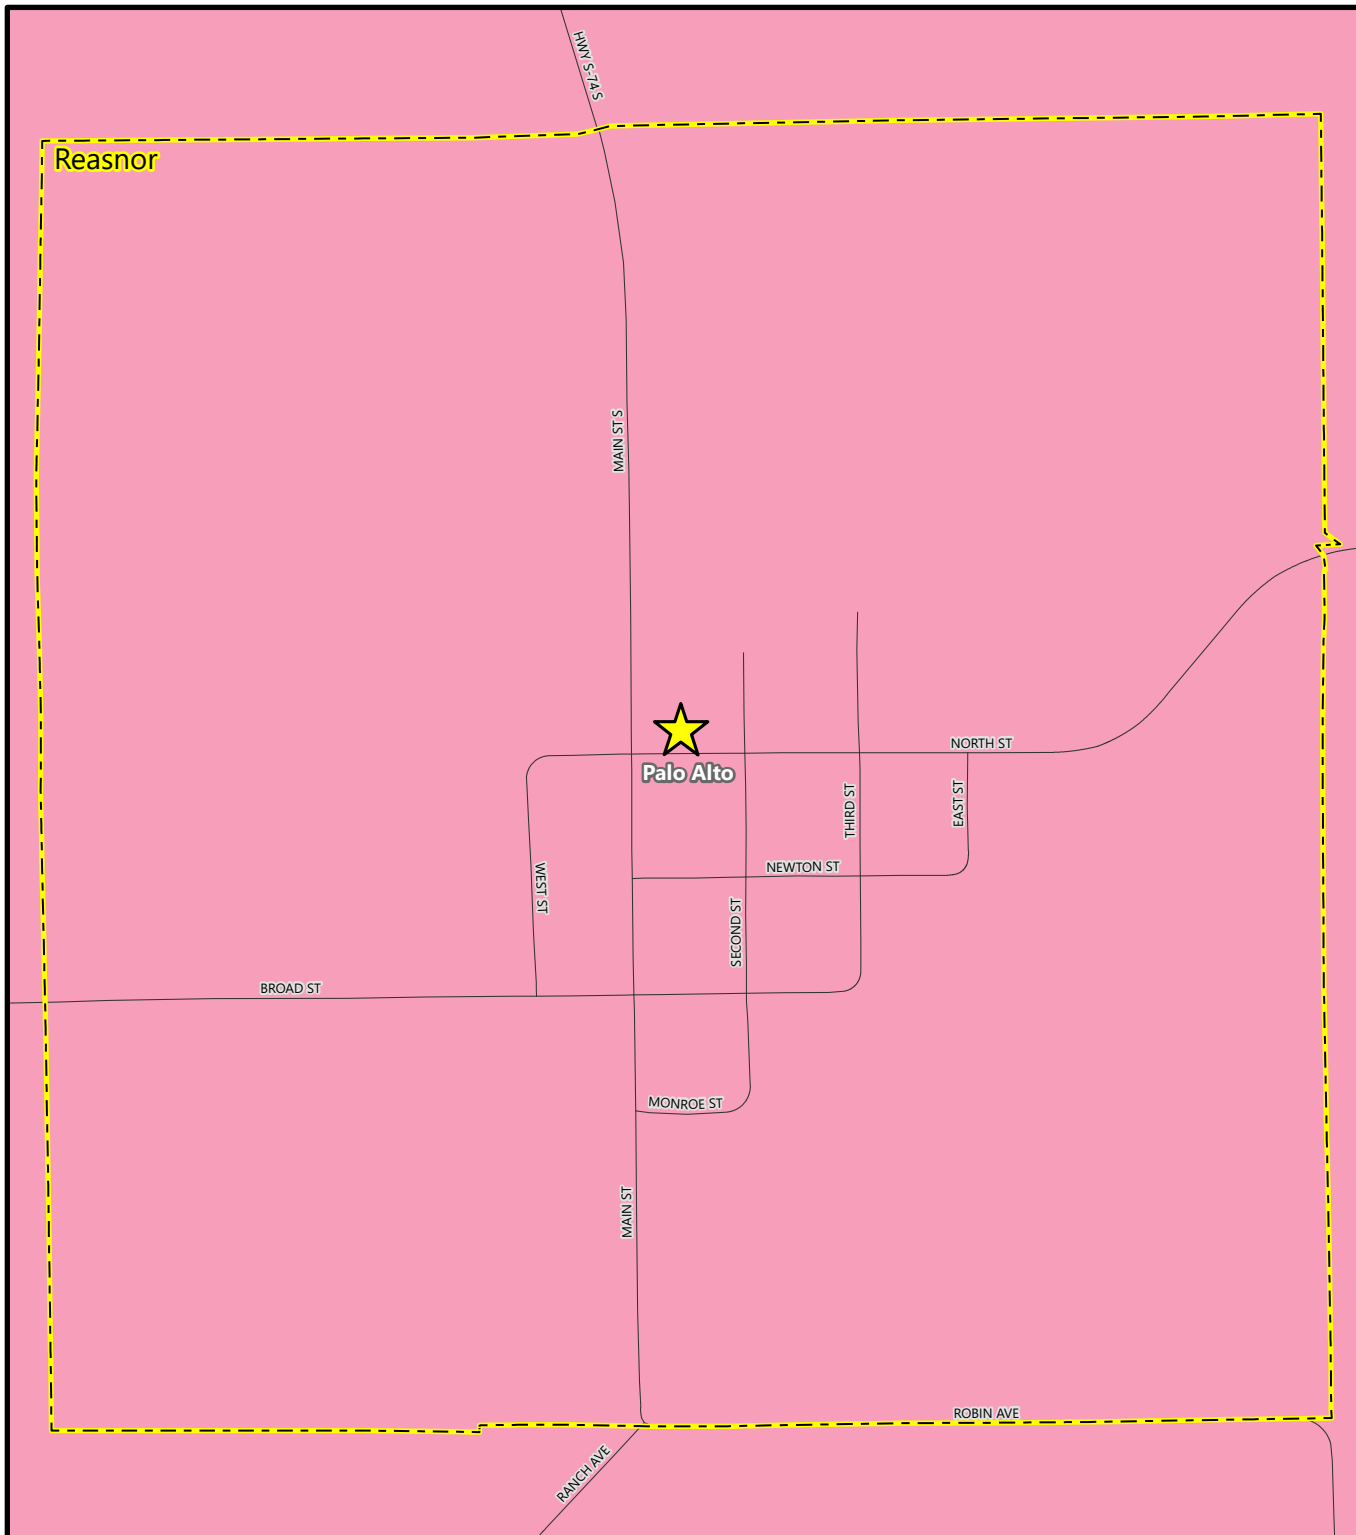

City of Reasnor Precinct

Precinct boundaries effective January 2022.

Voters living in the City of Reasnor and Palo Alto Township will all vote at:

★ Reasnor City Hall
312 North St.
Reasnor, IA 50232

Precinct Map

THIS MAP WAS COMPILED BY SCHNEIDER GEOSPATIAL, IN CONJUNCTION WITH THE JASPER COUNTY AUDITOR'S OFFICE. JASPER COUNTY DOES NOT GUARANTEE THIS MAP TO BE FREE FROM ERRORS OR INACCURACIES AND DISCLAIMS ANY RESPONSIBILITY FOR INTERPRETATIONS FROM THIS MAP OR DECISIONS BASED THEREON. ANY QUESTIONS ABOUT PRECINCTS AND THE ELECTION PROCESS SHOULD BE DIRECTED TO THE JASPER COUNTY AUDITOR AT 641-792-7016 OR AUDITOR@JASPERCOUNTY.IOWA.GOV. LAST UPDATED: 10/20/2022